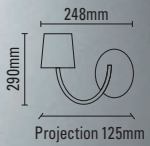

## GEORGE

Fitting Ref: GE/WL

Max Wattage: 2 x 23W/E27

**GEORGE**  
AVAILABLE AS SHOWN