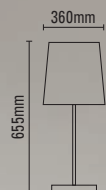

TWIST

Fitting Ref: TW/TL2/CH
Shade Ref: FS/EM14/BP
Max Wattage: 40W/B22