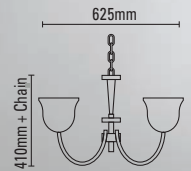

AINTREE

Fitting Ref: AI/PE3/BB
Glass Ref: GS/53
Max Wattage: 3 x 60W/B22

AINTREE

Fitting Ref: AI/WL/BB
Glass Ref: GS/53
Max Wattage: 60W/B22

AINTREE

Fitting Ref: AI/TWL/BB
Glass Ref: GS/53
Max Wattage: 2 x 60W/B22

AINTREE

Fitting Ref: AI/PE5/BB
Glass Ref: GS/53
Max Wattage: 5 x 60W/B22

AINTREE

AVAILABLE IN: