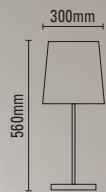

## TWIST

Fitting Ref: TW/TL1/CH  
 Shade Ref: FS/EM12/BP  
 Max Wattage: 40W/B22