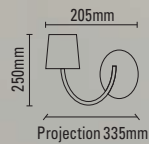

TWIST

Fitting Ref: TW/WL/CH
Shade Ref: FS/EM8/BP
Max Wattage: 40W/B22