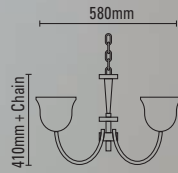

**AINTREE**

Fitting Ref: AI/PE3/BB  
 Glass Ref: GS/53  
 Max Wattage: 3 x 60W/B22

**AINTREE**

Fitting Ref: AI/WL/BB  
 Glass Ref: GS/53  
 Max Wattage: 60W/B22

**AINTREE**

Fitting Ref: AI/TWL/BB  
 Glass Ref: GS/53  
 Max Wattage: 2 x 60W/B22