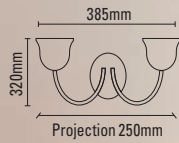

**AINTREE**

Fitting Ref: AI/PE3/BB  
 Glass Ref: GS/53  
 Max Wattage: 3 x 60W/B22

**AINTREE**

Fitting Ref: AI/WL/BB  
 Glass Ref: GS/53  
 Max Wattage: 60W/B22

**AINTREE**

Fitting Ref: AI/TWL/BB  
 Glass Ref: GS/53  
 Max Wattage: 2 x 60W/B22