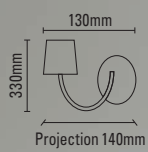

REGENT

Fitting Ref: RE/WL/CH
Shade Ref: TA (As Shown) or CR
Max Wattage: 40W/E27

REGENT

AVAILABLE IN:
CH SCH