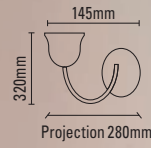

**AINTREE**

Fitting Ref: AI/PE3/BB  
 Glass Ref: GS/53  
 Max Wattage: 3 x 60W/B22

**AINTREE**

Fitting Ref: AI/WL/BB  
 Glass Ref: GS/53  
 Max Wattage: 60W/B22

**AINTREE**

Fitting Ref: AI/TWL/BB  
 Glass Ref: GS/53  
 Max Wattage: 2 x 60W/B22