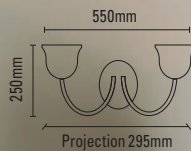

TWIST

Fitting Ref: TW/TWL/CH
Shade Ref: FS/EM8/BP
Max Wattage: 2 x 40W/B22