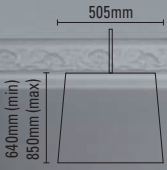

GEORGE

Fitting Ref: GE/PE

Max Wattage: 3 x 23W/E27