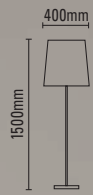

REGENT

Fitting Ref: RE/FL/CH
Shade Ref: TA or CR (As Shown)
Max Wattage: 100W/E27