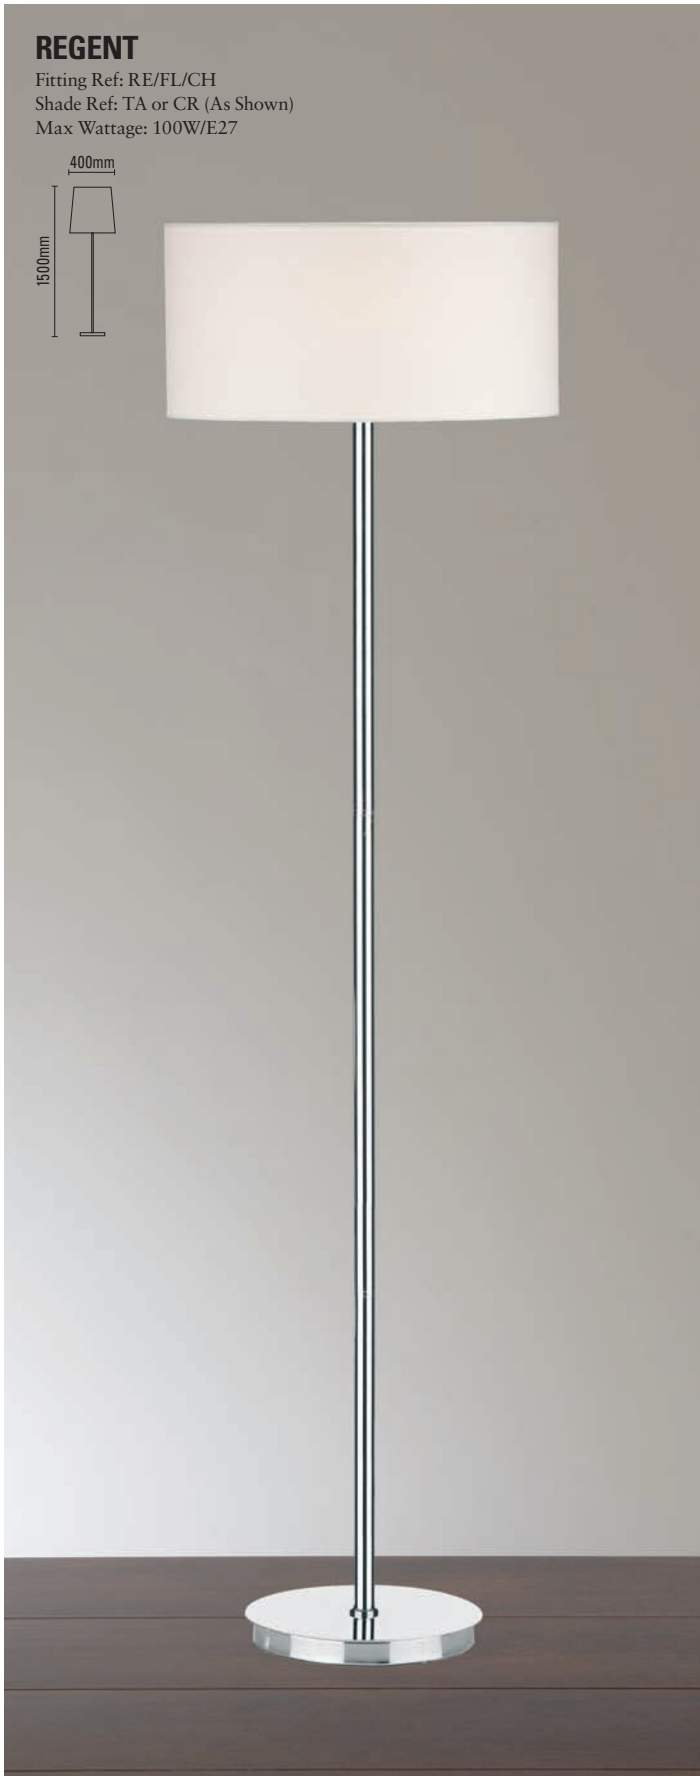

REGENT

Fitting Ref: RE/FL/CH
Shade Ref: TA or CR (As Shown)
Max Wattage: 100W/E27