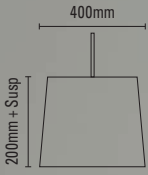

REGENT

Fitting Ref: RE/PE/SCH
Shade Ref: TA
Max Wattage: 3 x 40W/E27