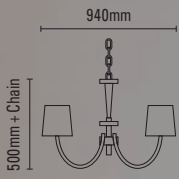

TWIST

Fitting Ref: TW/PE3/CH
Shade Ref: FS/EM12/BP
Max Wattage: 3 x 40W/B22