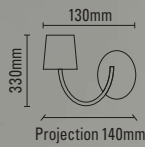

REGENT

Fitting Ref: RE/WL/SCH
Shade Ref: TA or CR (As Shown)
Max Wattage: 40W/E27